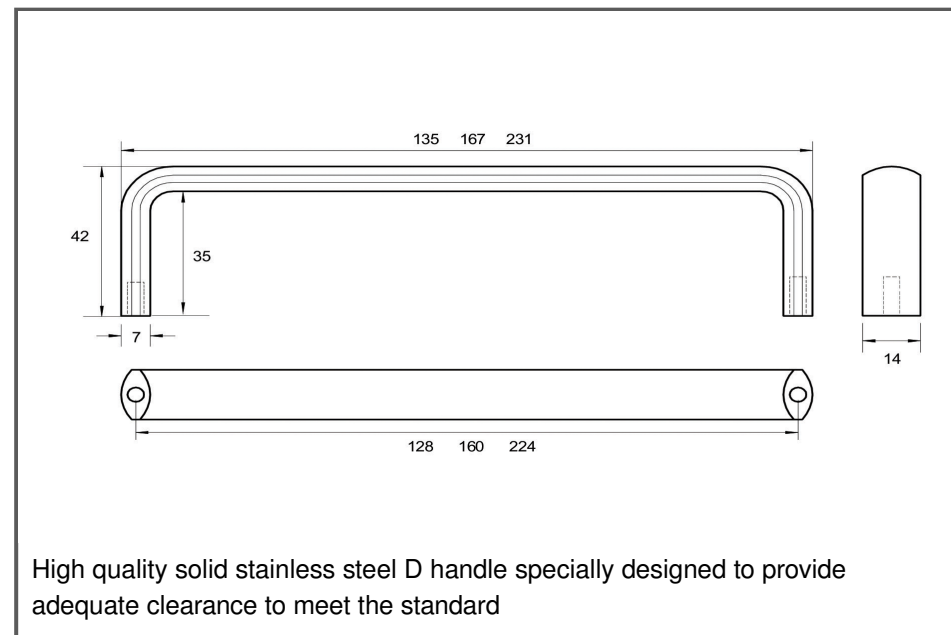

Sydney Head Office Phone: (02) 9542 4991
 Sydney Head Office Fax: (02) 9542 4662
 Brisbane 0400 494 368
 Melbourne 0409 578 885
 Auckland: 021 964 600
 Email: sales@kethy.com

Material:	Solid stainless steel bar		
Article Number:	AH333 / reference C / colour		
			
A	C	P	W
135	128	42	14
167	160	42	14
231	224	42	14
Colours available:	Satin Stainless (SS)		

High quality solid stainless steel D handle specially designed to provide adequate clearance to meet the standard