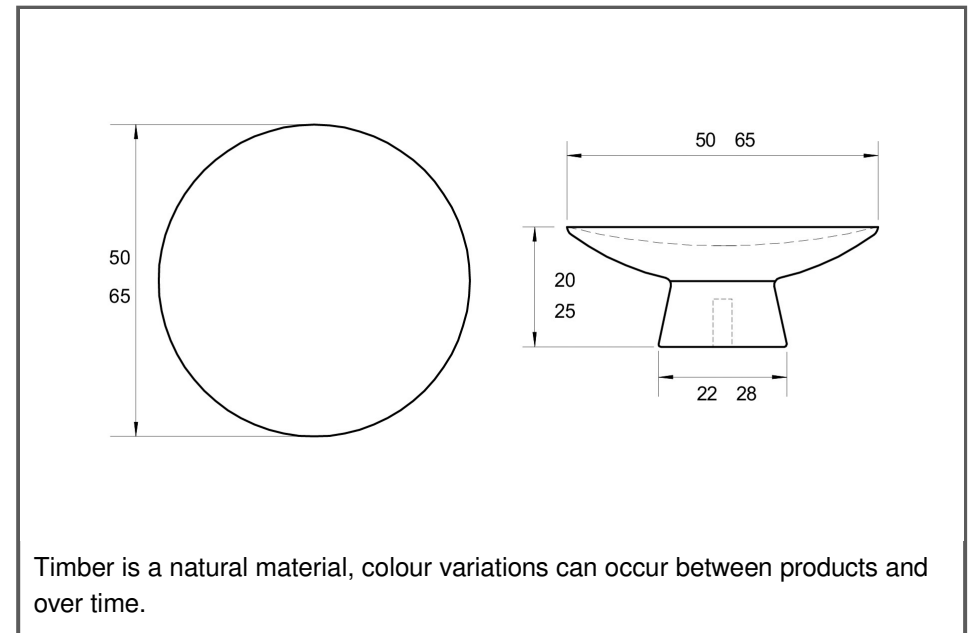

Sydney Head Office Phone: (02) 9542 4991
 Sydney Head Office Fax: (02) 9542 4662
 Brisbane 0400 494 368
 Melbourne 0409 578 885
 Auckland: 021 964 600
 Email: sales@kethy.com

Material:	Timber		
Article Number:	L4314 / reference A / colour		
A	C	P	W
50	0	20	50
65	0	25	65
Colours available:	Black Stain (BKS) Oak (OAK) Walnut (WN)		