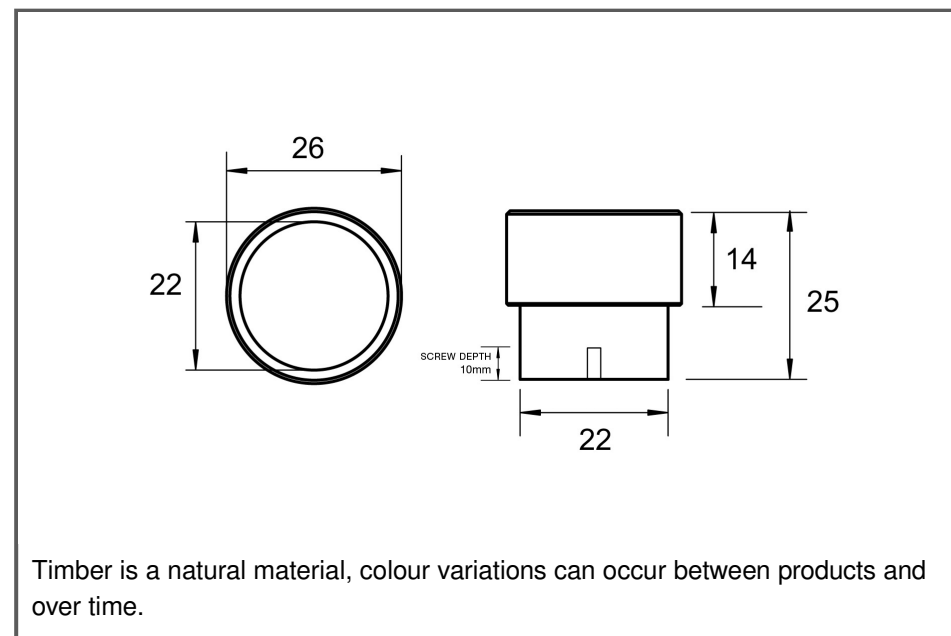

Sydney Head Office Phone: (02) 9542 4991  
 Sydney Head Office Fax: (02) 9542 4662  
 Brisbane 0400 494 368  
 Melbourne 0409 578 885  
 Auckland: 021 964 600  
 Email: sales@kethy.com

Material:	Timber with metal ring		
Article Number:	L4370 / reference A / colour		
<b>A</b>	<b>C</b>	<b>P</b>	<b>W</b>
26	0	25	26
Colours available:	Black Painted with Stainless Effect Ring (BKSE) Oak with Stainless Effect Ring (OAKSE) Walnut with Stainless Effect Ring (WNSE) White Painted with Stainless Effect Ring (WTSE)		