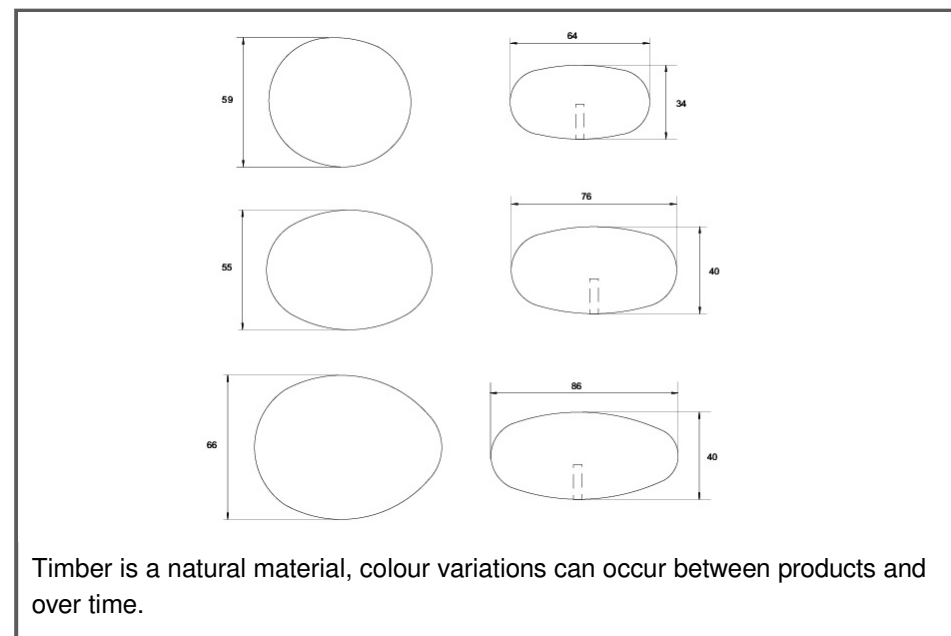

Sydney Head Office Phone: (02) 9542 4991
 Sydney Head Office Fax: (02) 9542 4662
 Brisbane 0400 494 368
 Melbourne 0409 578 885
 Auckland: 021 964 600
 Email: sales@kethy.com

Material:	Timber		
Article Number:	L4455 / reference C / colour		
A	C	P	W
59 x 64	S	34	59
55 x 76	M	40	55
66 x 86	L	40	66
Colours available:	Black Stain (BKS) Oak (OAK) Walnut (WN)		