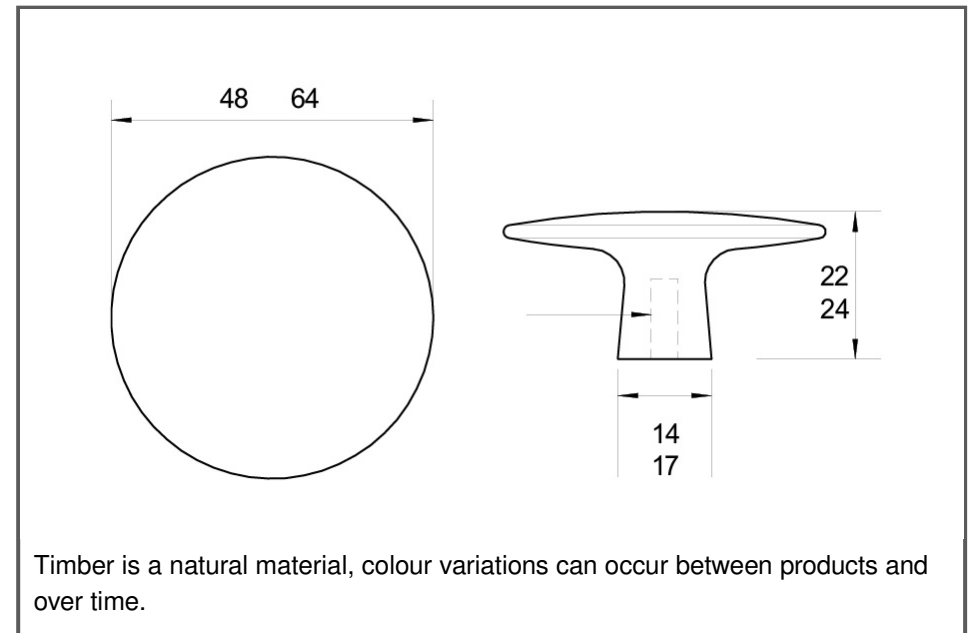

Sydney Head Office Phone: (02) 9542 4991
 Sydney Head Office Fax: (02) 9542 4662
 Brisbane 0400 494 368
 Melbourne 0409 578 885
 Auckland: 021 964 600
 Email: sales@kethy.com

Material:	Timber		
Article Number:	L4467 / reference A / colour		
A	C	P	W
48	N/A	22	48
64	N/A	24	64
Colours available:	Black Stain (BKS) Oak (OAK) Walnut (WN)		