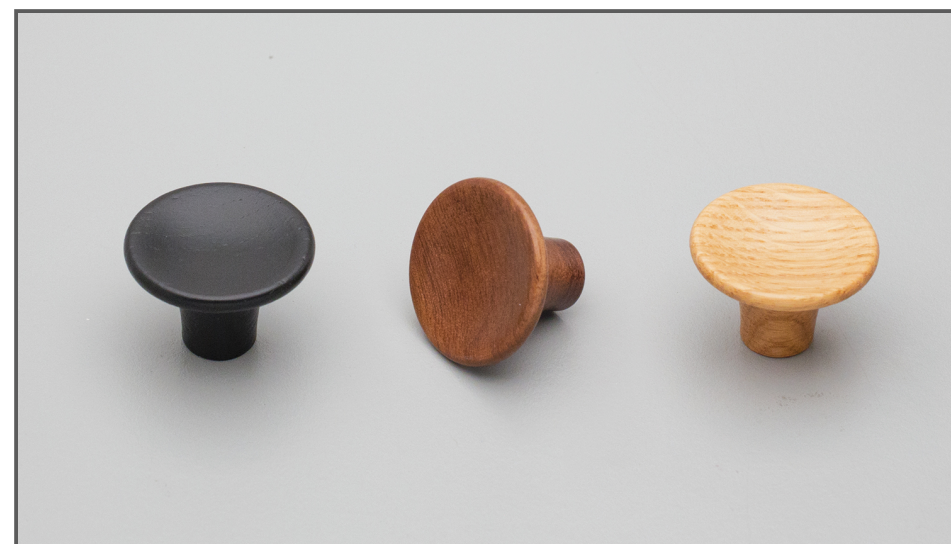

Sydney Head Office Phone: (02) 9542 4991
 Sydney Head Office Fax: (02) 9542 4662
 Brisbane 0400 494 368
 Melbourne 0409 578 885
 Auckland: 021 964 600
 Email: sales@kethy.com

Material:	Timber		
Article Number:	L4485 / reference A / colour		
A	C	P	W
28	N/A	19	28
Colours available:	Black Stain (BKS) Oak (OAK) Walnut (WN) - MATCHING HANDLE L6898		

Timber is a natural material, colour variations can occur between products and over time.