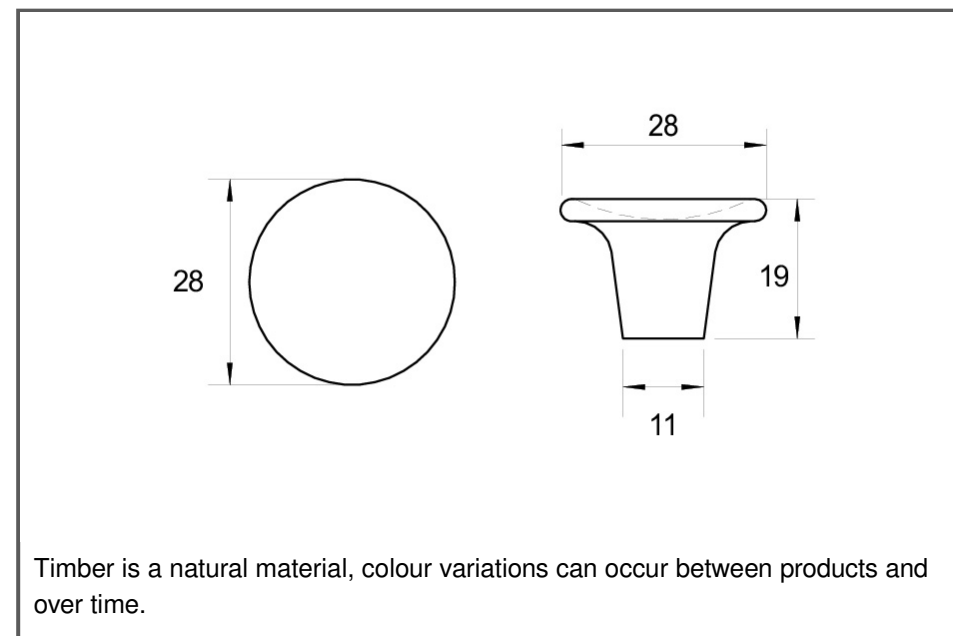

Sydney Head Office Phone: (02) 9542 4991  
 Sydney Head Office Fax: (02) 9542 4662  
 Brisbane 0400 494 368  
 Melbourne 0409 578 885  
 Auckland: 021 964 600  
 Email: sales@kethy.com

Material:	Timber		
Article Number:	L4485 / reference A / colour		
<b>A</b>	<b>C</b>	<b>P</b>	<b>W</b>
28	N/A	19	28
Colours available:	Black Stain (BKS) Oak (OAK) Walnut (WN) - MATCHING HANDLE L6898		