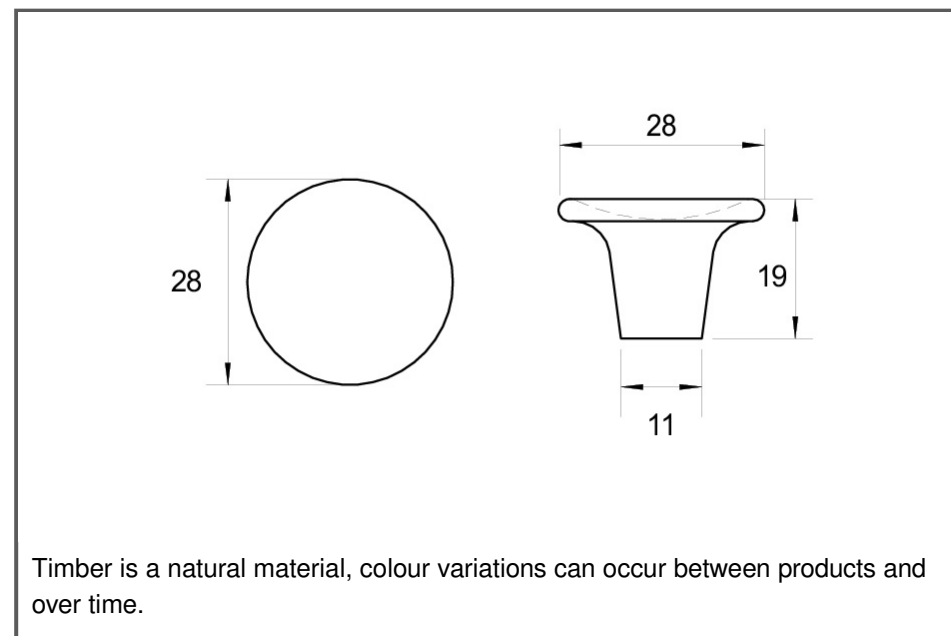

Sydney Head Office Phone: (02) 9542 4991
 Sydney Head Office Fax: (02) 9542 4662
 Brisbane 0400 494 368
 Melbourne 0409 578 885
 Auckland: 021 964 600
 Email: sales@kethy.com

Material:	Timber		
Article Number:	L4485 / reference A / colour		
A	C	P	W
28	N/A	19	28
Colours available:	Black Stain (BKS) Oak (OAK) Walnut (WN) - MATCHING HANDLE L6898		