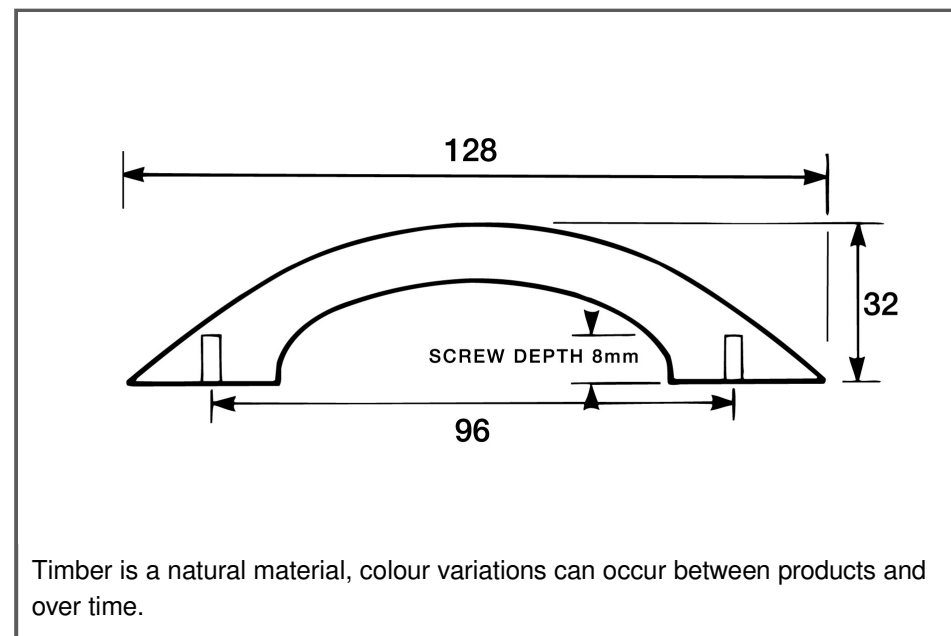

Sydney Head Office Phone: (02) 9542 4991
 Sydney Head Office Fax: (02) 9542 4662
 Brisbane 0400 494 368
 Melbourne 0409 578 885
 Auckland: 021 964 600
 Email: sales@kethy.com

Material:	Timber		
Article Number:	L49 / reference C / colour		
A	C	P	W
128	96	32	10
Colours available:	Beech (BE) Mahogany (MH) Maple (MA)		