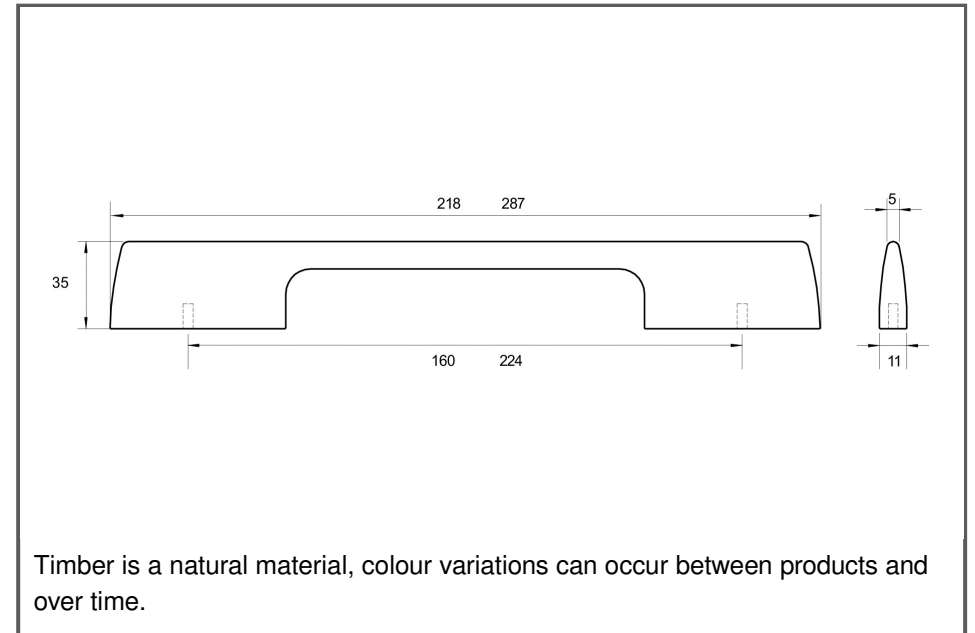

Sydney Head Office Phone: (02) 9542 4991
 Sydney Head Office Fax: (02) 9542 4662
 Brisbane 0400 494 368
 Melbourne 0409 578 885
 Auckland: 021 964 600
 Email: sales@kethy.com

| | | | |
|--------------------|---|----------|----------|
| Material: | Timber | | |
| Article Number: | L5500 / reference C / colour | | |
| | | | |
| A | C | P | W |
| 218 | 160 | 35 | 11 |
| 287 | 224 | 35 | 11 |
| | | | |
| | | | |
| | | | |
| | | | |
| | | | |
| Colours available: | Oak (OAK) Walnut (WN) Black Stain (BKS) | | |