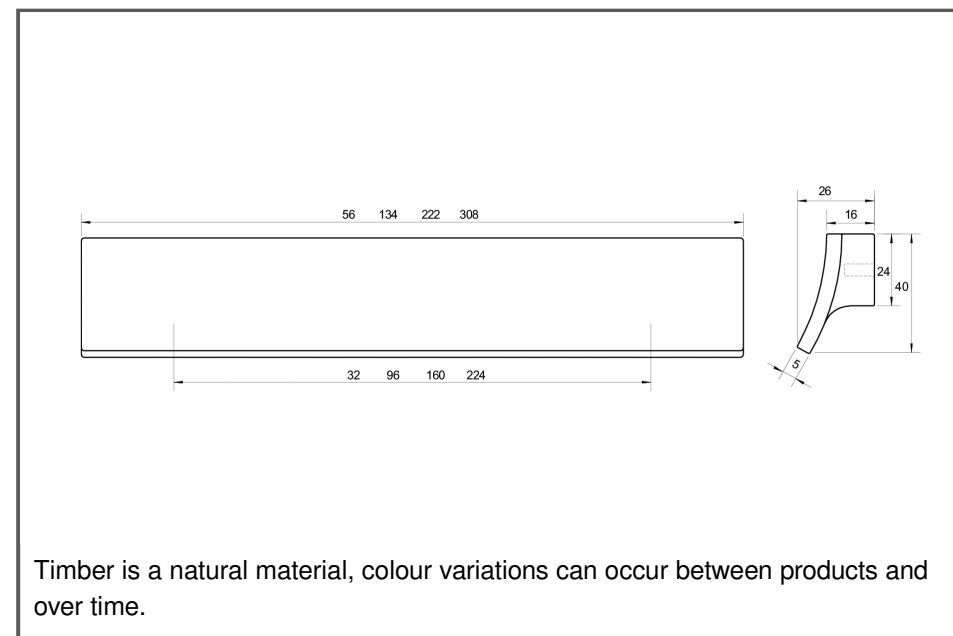

Sydney Head Office Phone: (02) 9542 4991
 Sydney Head Office Fax: (02) 9542 4662
 Brisbane 0400 494 368
 Melbourne 0409 578 885
 Auckland: 021 964 600
 Email: sales@kethy.com

| | | | |
|--------------------|---|----------|----------|
| Material: | Timber | | |
| Article Number: | L5521 / reference C / colour | | |
| | | | |
| A | C | P | W |
| 56 | 32 | 26 | 40 |
| 134 | 96 | 26 | 40 |
| 222 | 160 | 26 | 40 |
| 308 | 224 | 26 | 40 |
| | | | |
| | | | |
| | | | |
| Colours available: | Oak (OAK) Walnut (WN) Black Stain (BKS) | | |