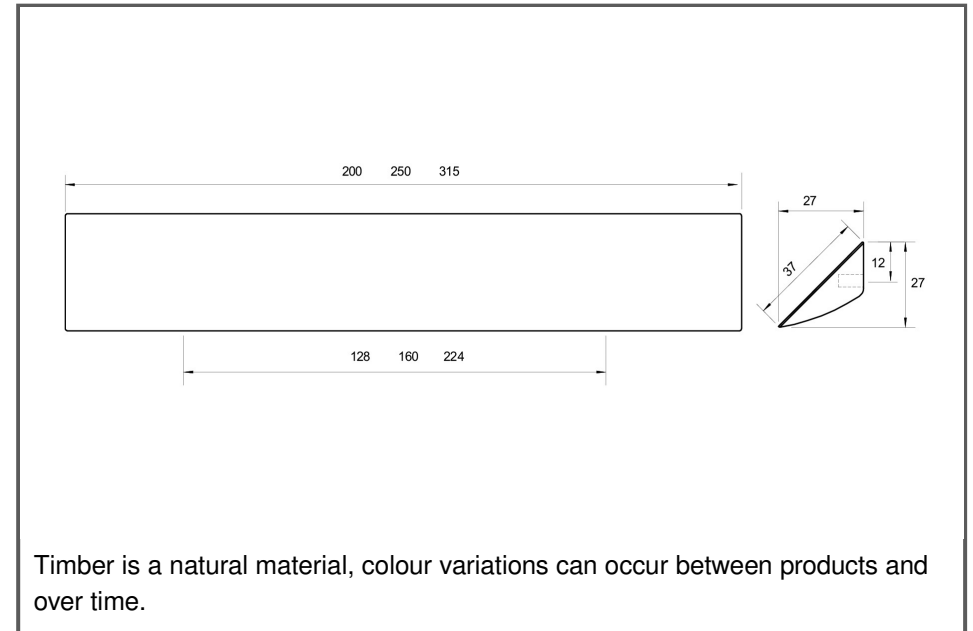

Sydney Head Office Phone: (02) 9542 4991
 Sydney Head Office Fax: (02) 9542 4662
 Brisbane 0400 494 368
 Melbourne 0409 578 885
 Auckland: 021 964 600
 Email: sales@kethy.com

Material:	Timber		
Article Number:	L5542 / reference C / colour		
			
A	C	P	W
200	128	27	27
250	160	27	27
315	224	27	27
Colours available:	Oak (OAK) Walnut (WN)		