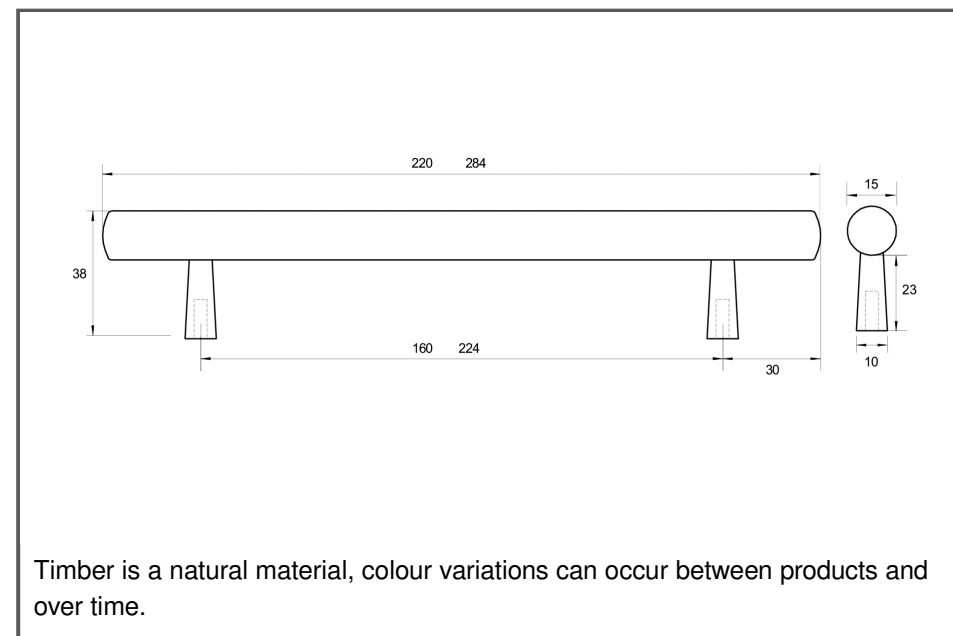

Sydney Head Office Phone: (02) 9542 4991
 Sydney Head Office Fax: (02) 9542 4662
 Brisbane 0400 494 368
 Melbourne 0409 578 885
 Auckland: 021 964 600
 Email: sales@kethy.com

Material:	Timber with Metal Legs		
Article Number:	L7763 / reference C / colour		
A	C	P	W
220	160	38	15
284	224	38	15
Colours available:	Black Stain with Copper feet (BKCO) Walnut with Copper Feet (WNCO)		