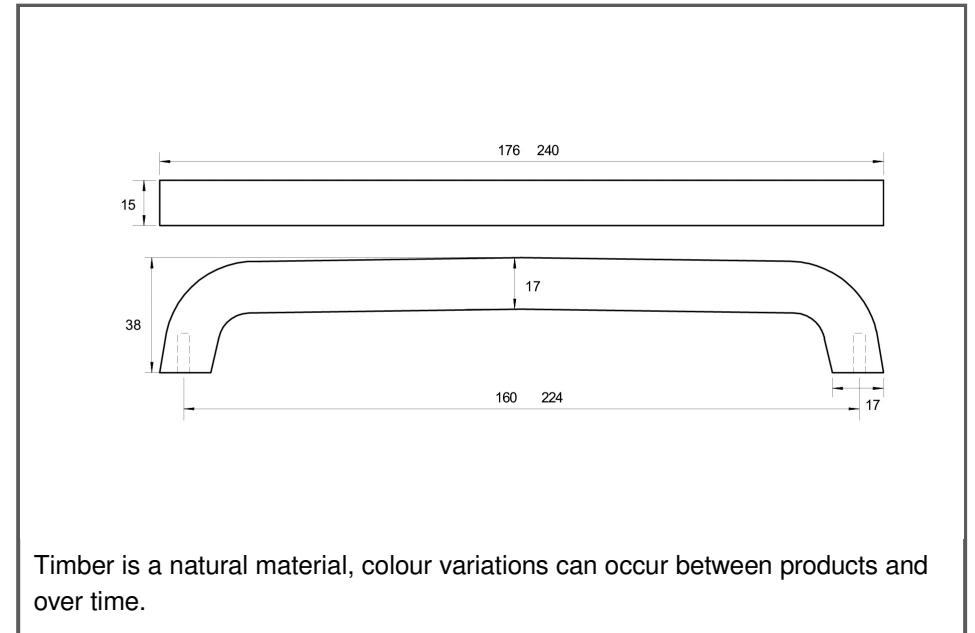

Sydney Head Office Phone: (02) 9542 4991
 Sydney Head Office Fax: (02) 9542 4662
 Brisbane 0400 494 368
 Melbourne 0409 578 885
 Auckland: 021 964 600
 Email: sales@kethy.com

Material:	Timber		
Article Number:	L7796 / reference C / colour		
A	C	P	W
176	160	38	15
240	224	38	15
Colours available:			
Black Stain (BKS) Oak (OAK) Walnut (WN)			

Timber is a natural material, colour variations can occur between products and over time.