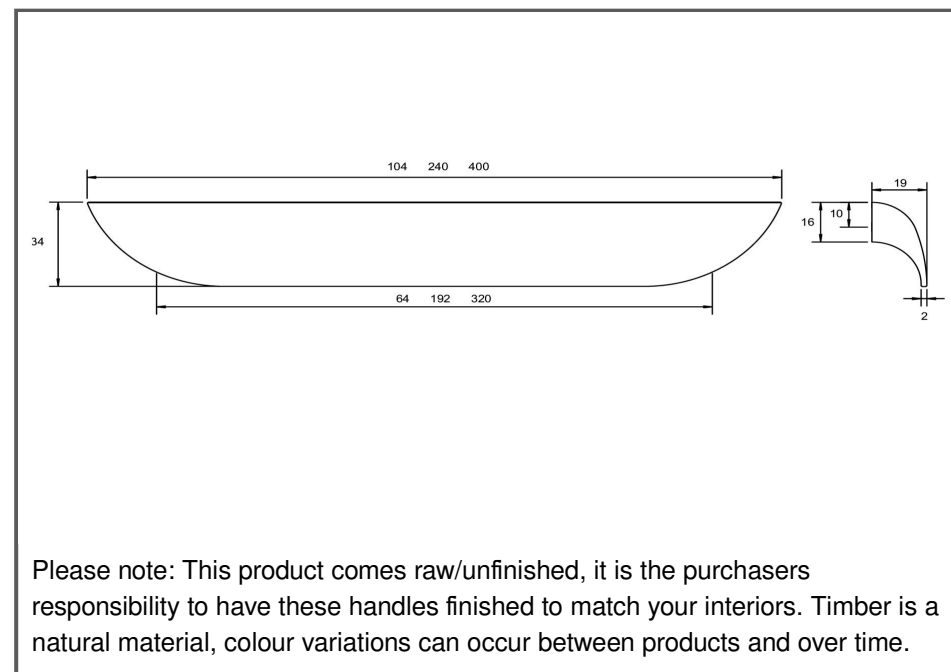

Sydney Head Office Phone: (02) 9542 4991
 Sydney Head Office Fax: (02) 9542 4662
 Brisbane 0400 494 368
 Melbourne 0409 578 885
 Auckland: 021 964 600
 Email: sales@kethy.com

Material:	Timber		
Article Number:	L7804 / reference C / colour		
A	C	P	W
104	64	19.5	33
240	192	19.5	33
400	320	19.5	33
Colours available:	Raw UNFINISHED Oak (RAW)		