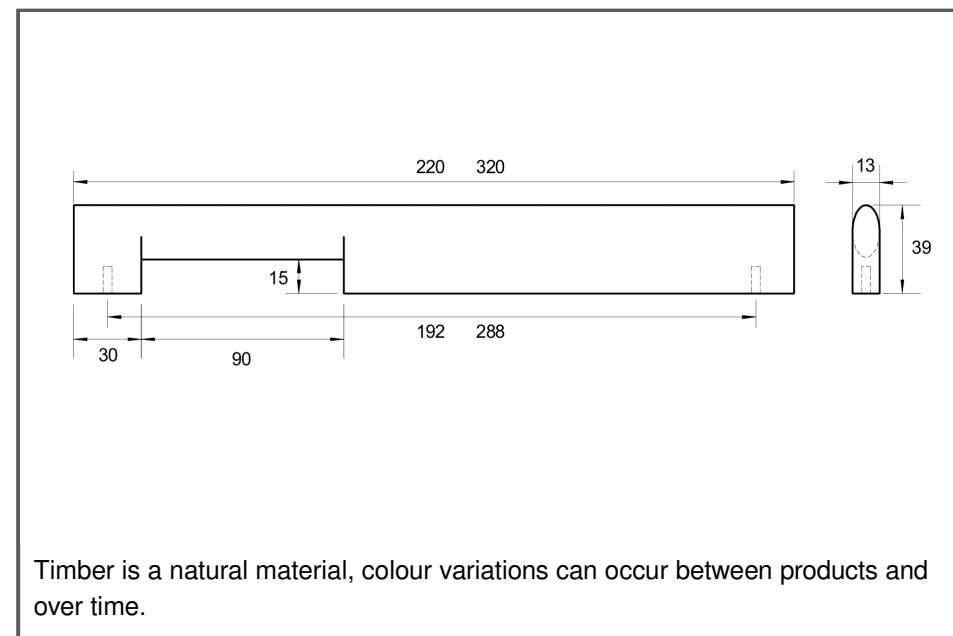

Sydney Head Office Phone: (02) 9542 4991
 Sydney Head Office Fax: (02) 9542 4662
 Brisbane 0400 494 368
 Melbourne 0409 578 885
 Auckland: 021 964 600
 Email: sales@kethy.com

| | | | |
|---|---|---|--|
| Material: | Timber | | |
| Article Number: | L7806 / reference C / colour | | |
|  |  |  |  |
| A | C | P | W |
| 220 | 192 | 39 | 13 |
| 320 | 288 | 39 | 13 |
| | | | |
| | | | |
| | | | |
| | | | |
| | | | |
| Colours available: | Black Stain (BKS) Oak (OAK) Walnut (WN) | | |