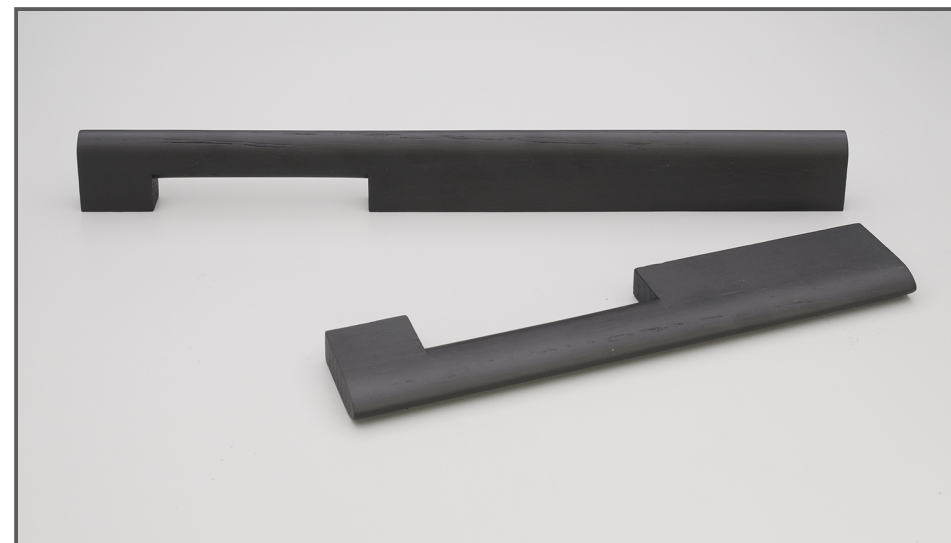

Sydney Head Office Phone: (02) 9542 4991  
 Sydney Head Office Fax: (02) 9542 4662  
 Brisbane 0400 494 368  
 Melbourne 0409 578 885  
 Auckland: 021 964 600  
 Email: sales@kethy.com

Material:	Timber		
Article Number:	L7806 / reference C / colour		
			
<b>A</b>	<b>C</b>	<b>P</b>	<b>W</b>
220	192	39	13
320	288	39	13
Colours available:	Black Stain (BKS) Oak (OAK) Walnut (WN)		

Timber is a natural material, colour variations can occur between products and over time.