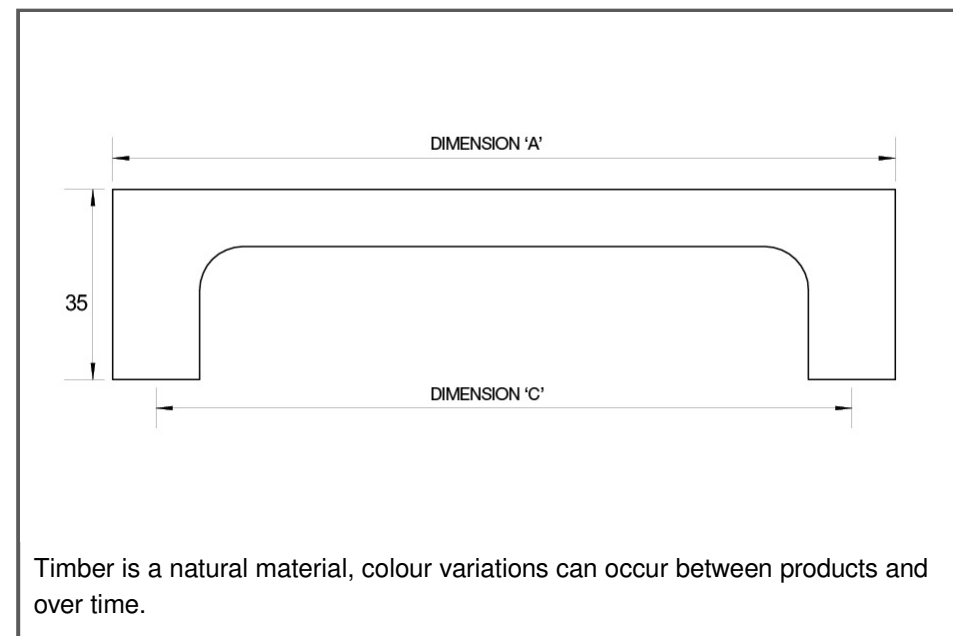

Sydney Head Office Phone: (02) 9542 4991

Sydney Head Office Fax: (02) 9542 4662

Brisbane 0400 494 368

Melbourne 0409 578 885

Auckland: 021 964 600

Email: sales@kethy.com

Material:	Timber		
Article Number:	L7864 / reference C / colour		
A	C	P	W
144	128	35	16
208	192	35	16
272	256	35	16
Colours available:	Black Stain (BKS) Oak (OAK) Walnut (WN) Dark Brown (DBR) Raw Oak (RAW)		

Timber is a natural material, colour variations can occur between products and over time.