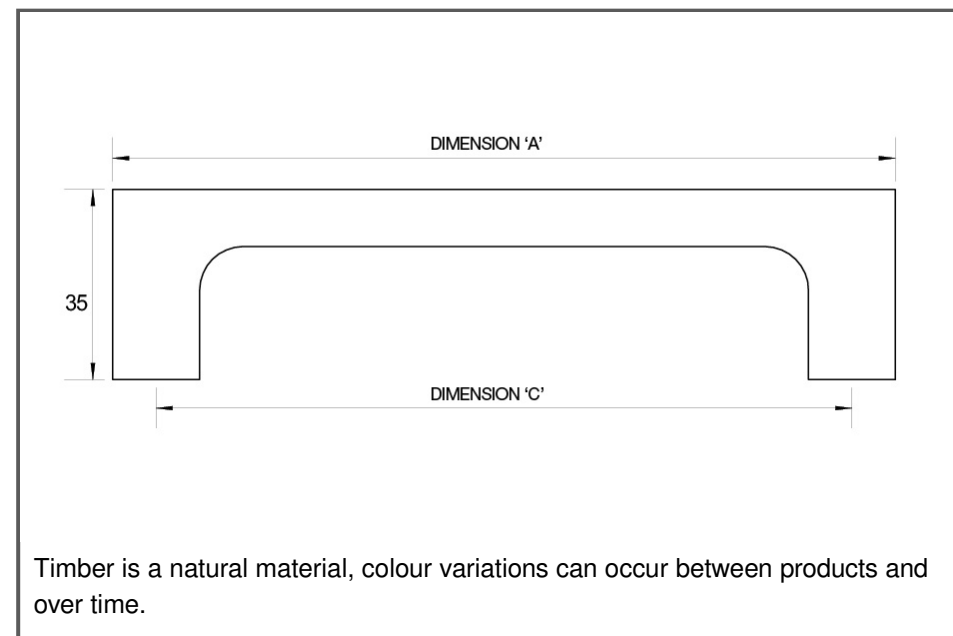

Sydney Head Office Phone: (02) 9542 4991

Sydney Head Office Fax: (02) 9542 4662

Brisbane 0400 494 368

Melbourne 0409 578 885

Auckland: 021 964 600

Email: sales@kethy.com

Material:	Timber		
Article Number:	L7864 / reference C / colour		
<b>A</b>	<b>C</b>	<b>P</b>	<b>W</b>
144	128	35	16
208	192	35	16
272	256	35	16
Colours available:	Black Stain (BKS) Oak (OAK) Walnut (WN) Dark Brown (DBR) Raw Oak (RAW)		

Timber is a natural material, colour variations can occur between products and over time.