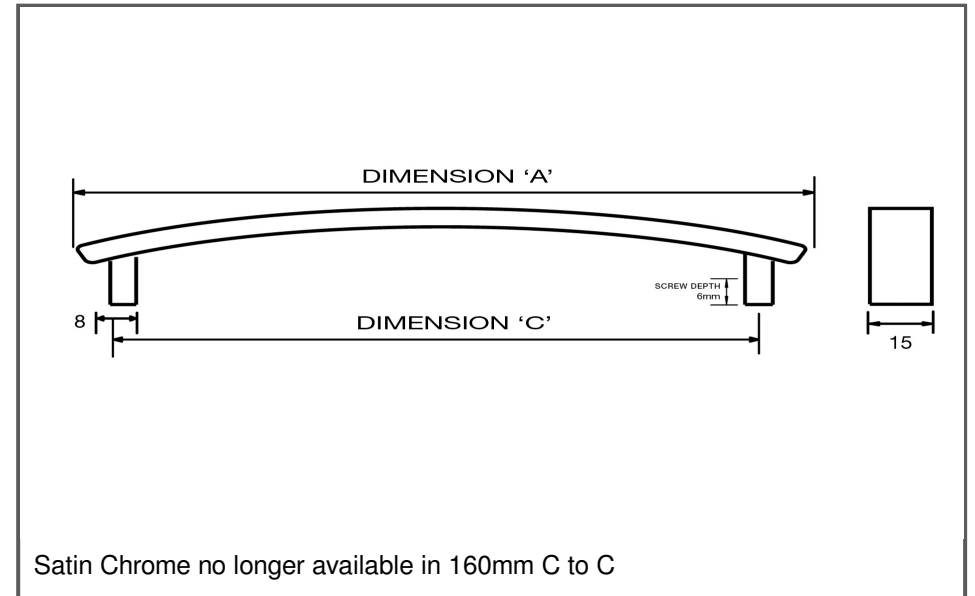

Sydney Head Office Phone: (02) 9542 4991  
 Sydney Head Office Fax: (02) 9542 4662  
 Brisbane 0400 494 368  
 Melbourne 0409 578 885  
 Auckland: 021 964 600  
 Email: sales@kethy.com

Material:	Die-cast Zinc		
Article Number:	L805 / reference C / colour		
<b>A</b>	<b>C</b>	<b>P</b>	<b>W</b>
146	128	26	15
180	160	23	15
242	224	31	15
Colours available:	Brushed Nickel (BRN) Satin Chrome (SAT)		

Satin Chrome no longer available in 160mm C to C