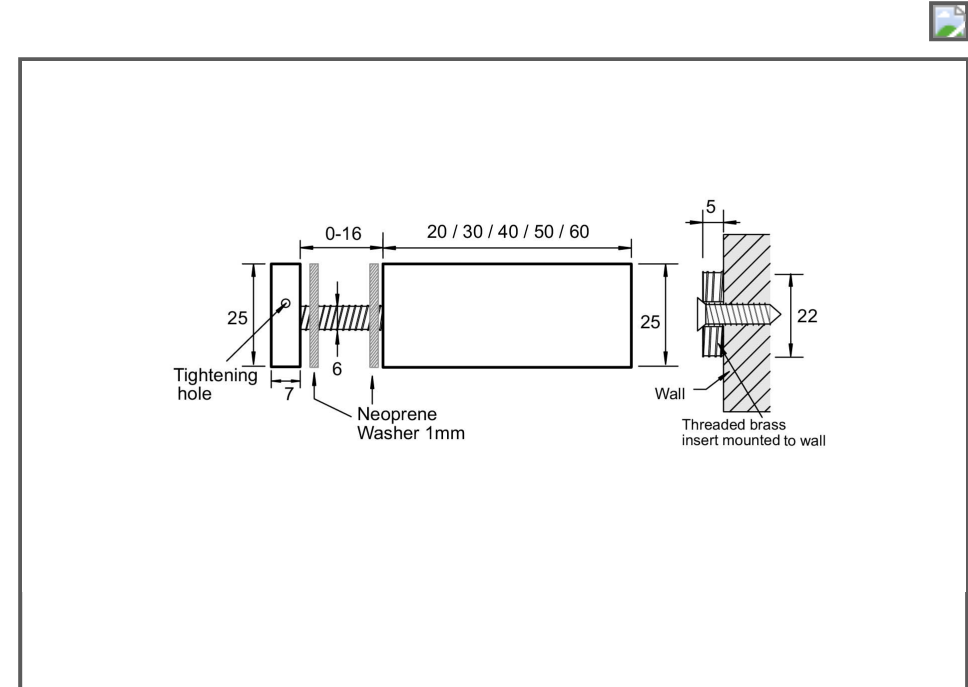

Sydney Head Office Phone: (02) 9542 4991
 Sydney Head Office Fax: (02) 9542 4662
 Brisbane 0400 494 368
 Melbourne 0409 578 885
 Auckland: 021 964 600
 Email: sales@kethy.com

Material:	304 grade Stainless Steel		
Article Number:	WM025		
	A	C	P
	-	0	0
Colours available:	Polished Stainless (PS) Satin Stainless (SS)		