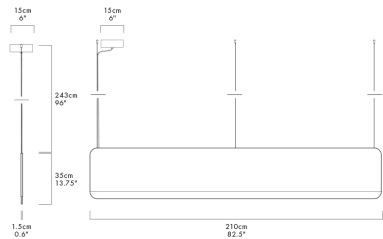

Brand

ANDlight

Designer

LUKAS PEET

Type

Ceiling

Electrical Characteristics

IP 20
21W LED Panel
N/A

Material

100% Merino Wool
Felt, Acrylic

Photometric Data

Total Flux: 1292
90+

Dimension

Light Temperature

2700K

Colour/Finish

WOOL BLACK