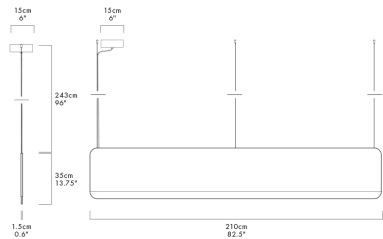

Brand

ANDlight

Designer

LUKAS PEET

Type

Ceiling

Electrical Characteristics

IP 20
21W LED Panel
N/A

Material

100% Merino Wool
Felt,Acrylic

Photometric Data

Total Flux: 1292
90+

Dimension

Light Temperature

2700K

Colour/Finish

FERN GREEN